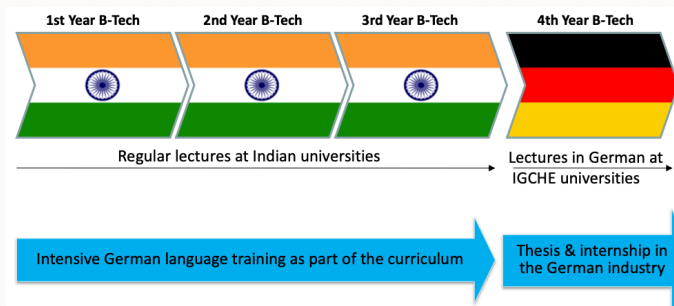

Summer School in Germany